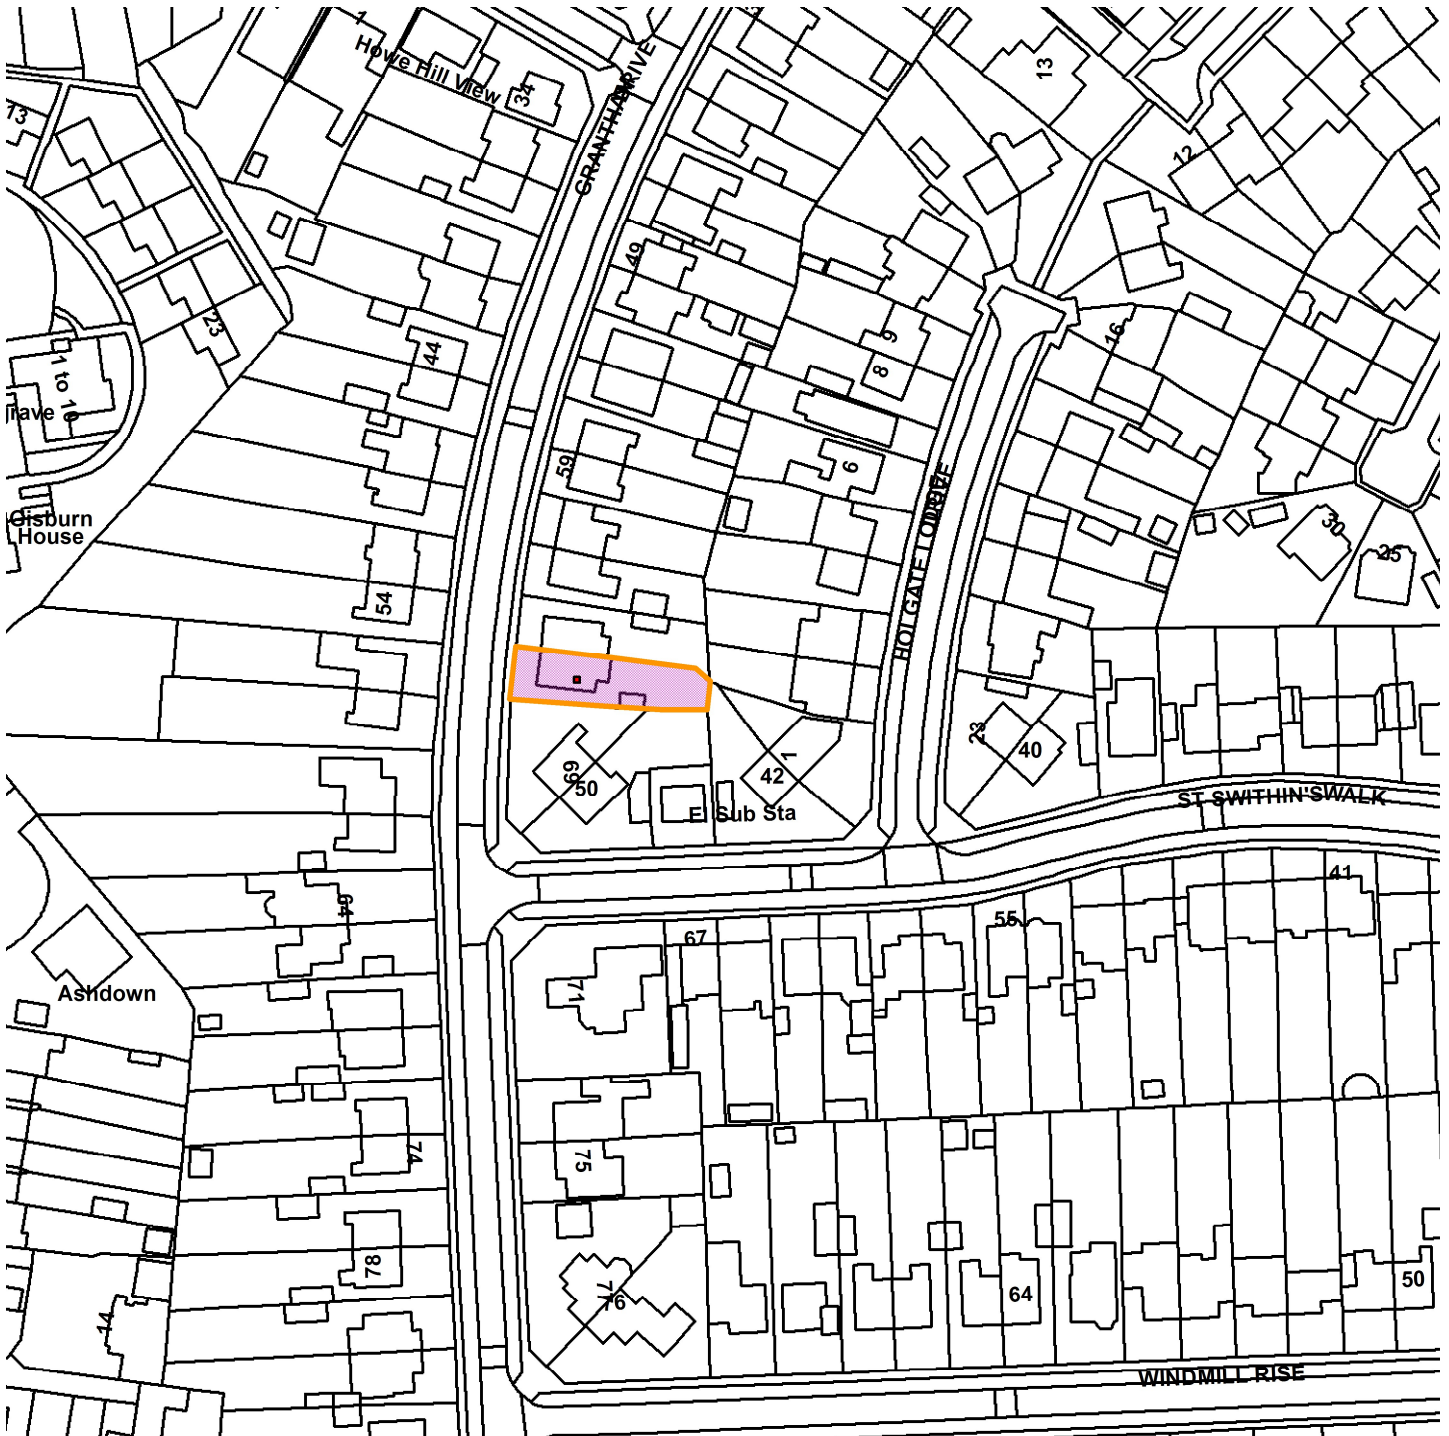

67 Grantham Drive, York YO26 4UE

22/01864/FUL

GIS by ESRI (UK)

Scale : 1:1328

Reproduced from the Ordnance Survey map with the permission of the Controller of Her Majesty's Stationery Office © Crown Copyright 2000.

Unauthorised reproduction infringes Crown Copyright and may lead to prosecution or civil proceedings.

Produced using ESRI (UK)'s MapExplorer 2.0 - <http://www.esriuk.com>

Organisation	City of York Council
Department	Directorate of Place
Comments	Site Location Plan
Date	25 November 2022
SLA Number	Not Set